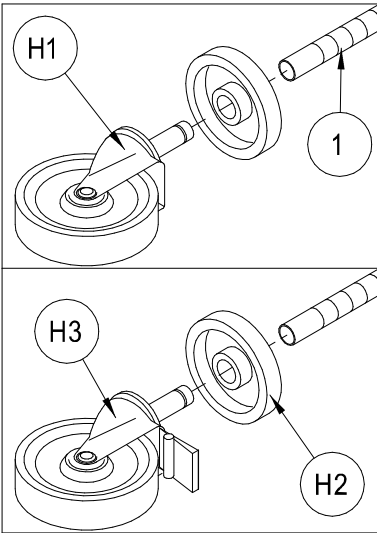

HEAVY DUTY TRAY TRUCK END - LOAD

ASSEMBLY INSTRUCTION

CONTENTS

REF.	QTY.	DESCRIPTION	REF.	QTY.	DESCRIPTION
1	4	--- POST	H3	2	
2	2	--- SHELF	H4	16	
3	2	--- TRAY RACK	H5	16	
H1	2				
H2	4				

FILE: 97042-END-LOAD