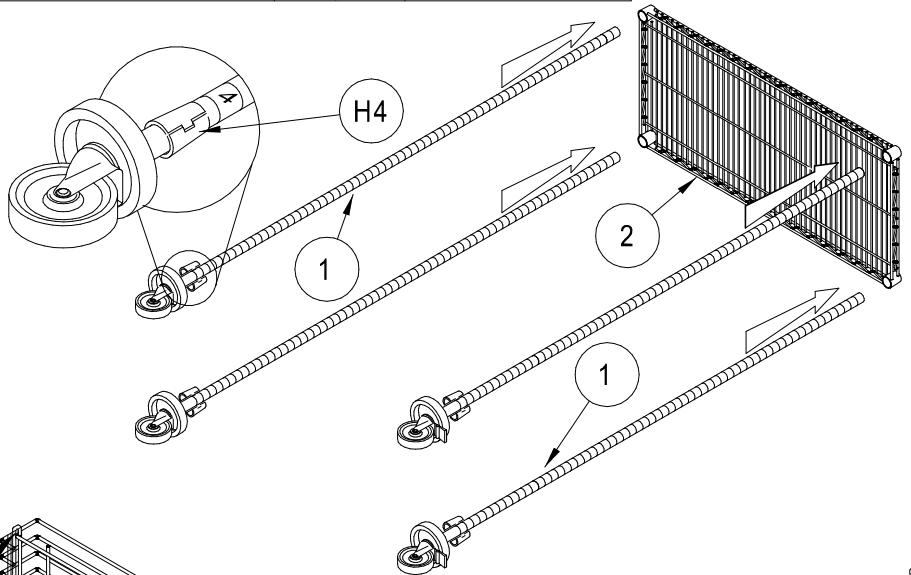

HEAVY DUTY TRAY TRUCK END - LOAD

ASSEMBLY INSTRUCTION

CONTENTS

REF.	QTY.	DESCRIPTION	REF.	QTY.	DESCRIPTION
1	4	--- POST	H3	2	
2	2	--- SHELF	H4	16	
3	2	--- TRAY RACK	H5	16	
H1	2				
H2	4				

FILE: 97042-END-LOAD