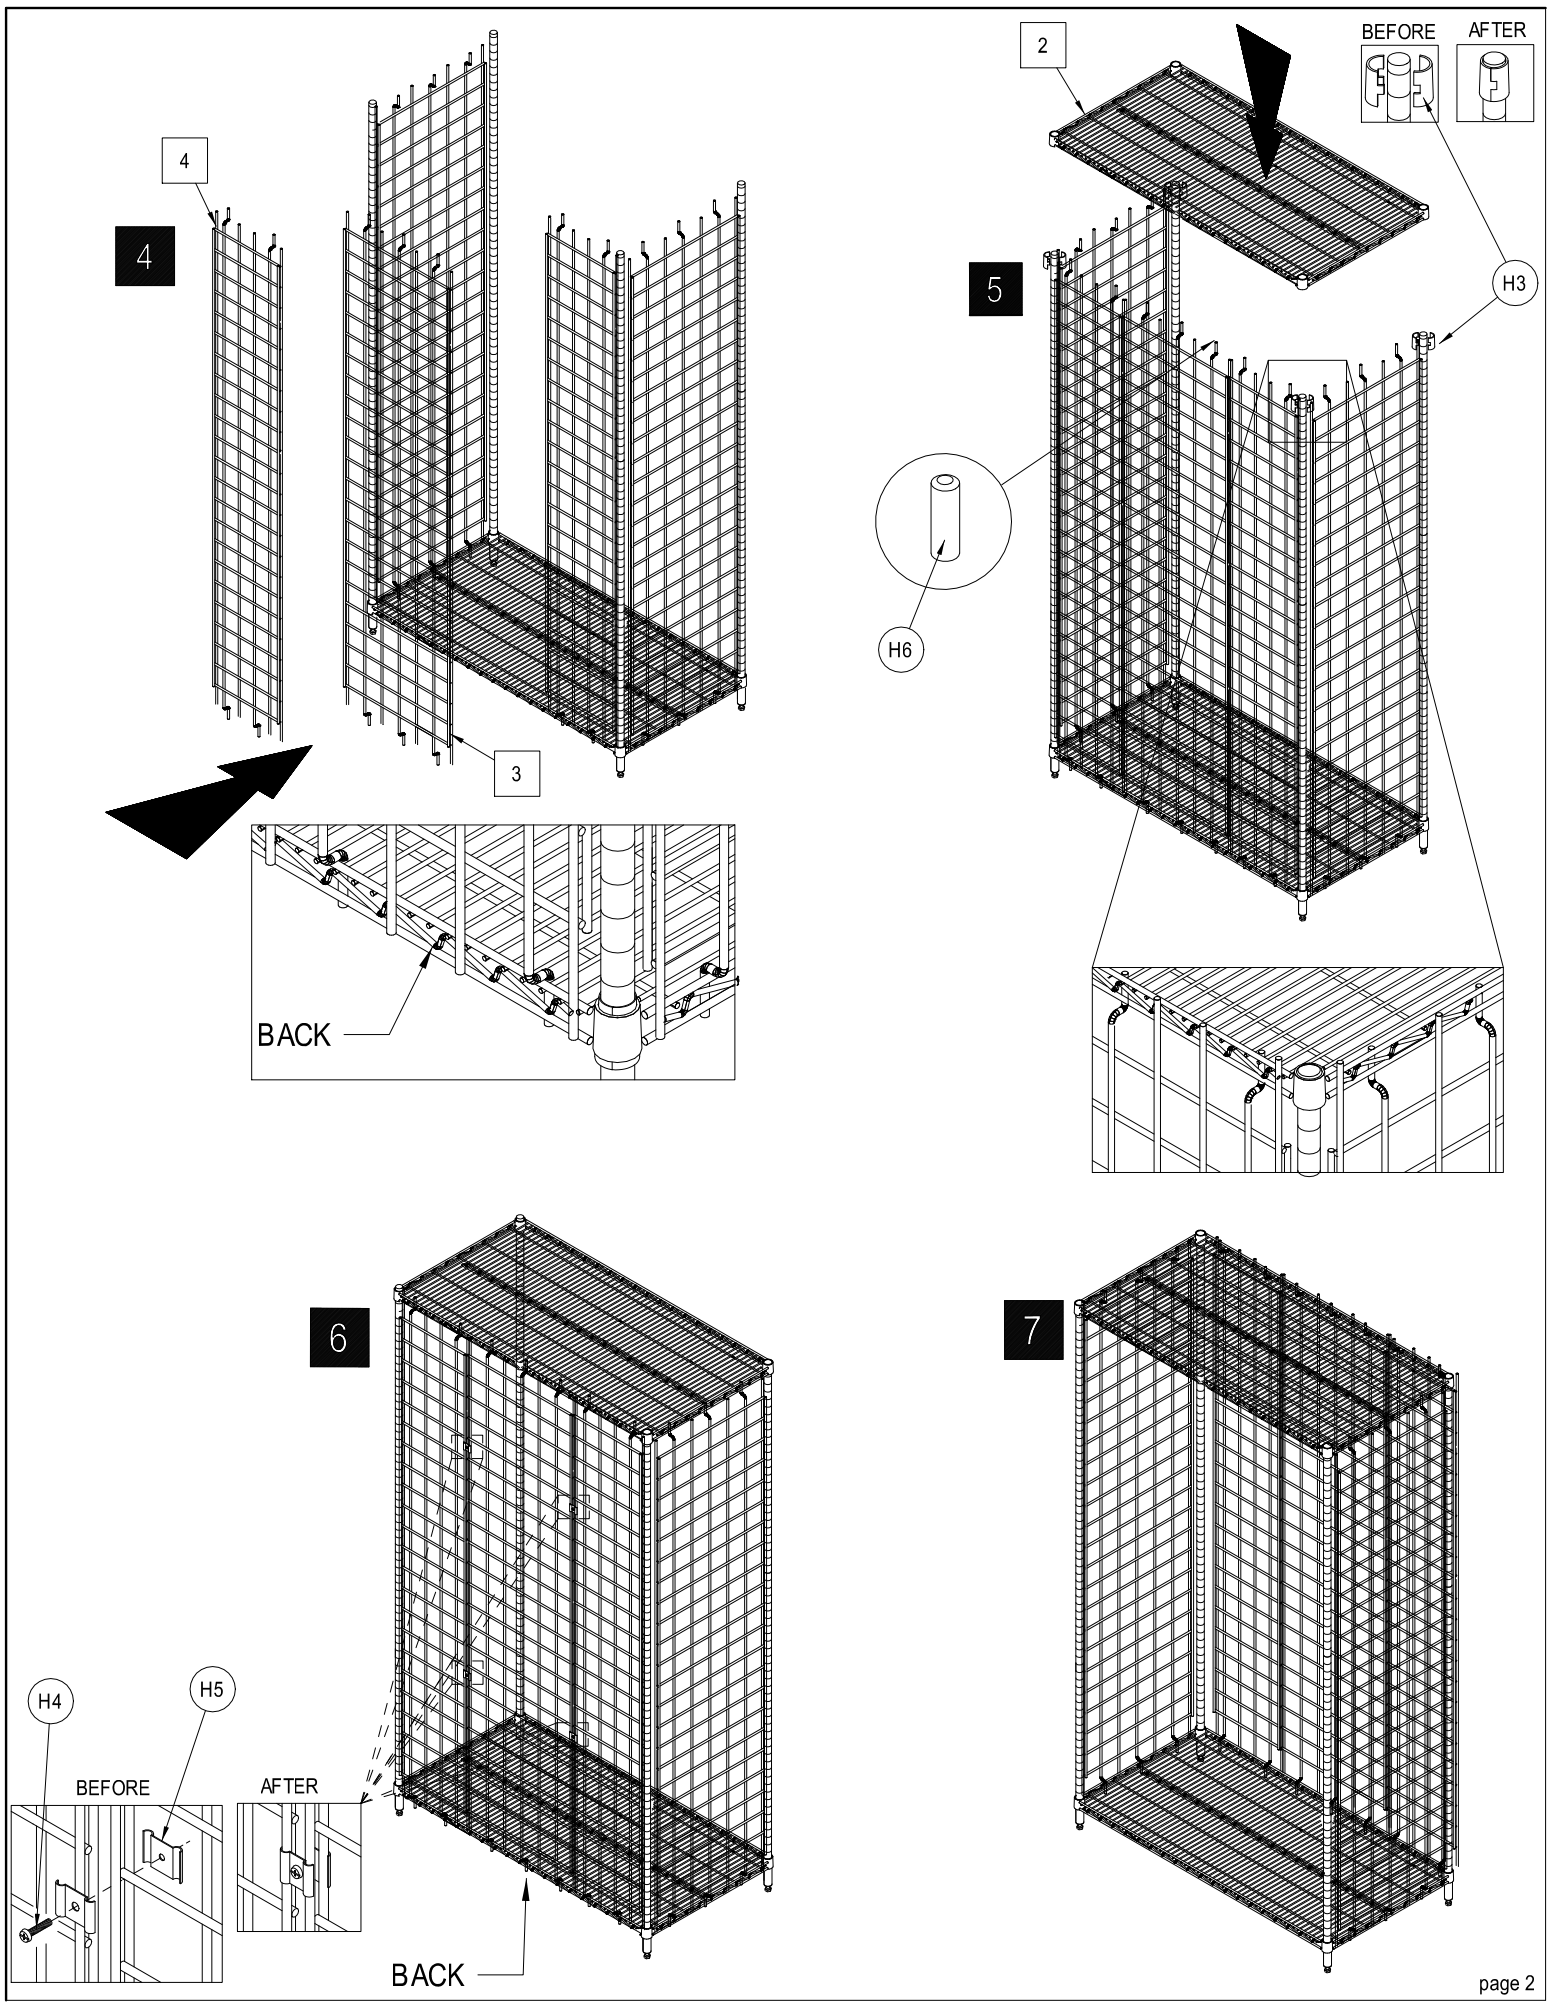

4

4

3

BACK

2

5

H6

H3

BEFORE

AFTER

6

7

H4

H5

BEFORE

AFTER

BACK