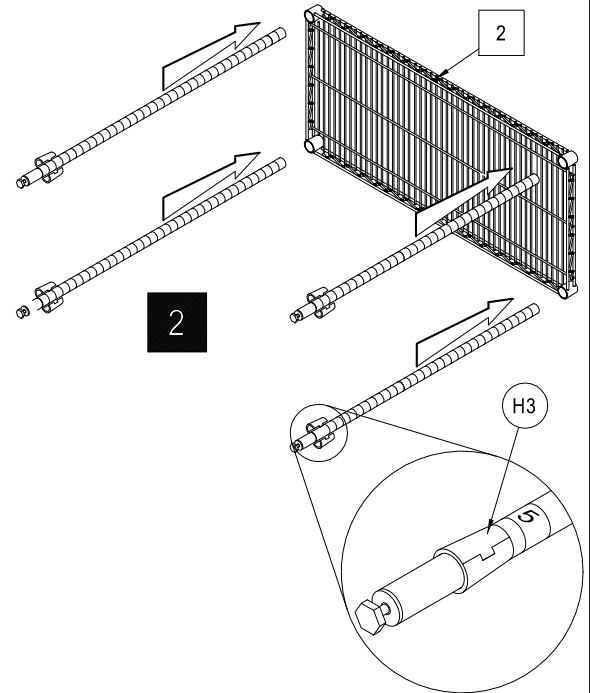

# NEXEL ENCLOSURE PANEL ASSEMBLY INSTRUCTION

CONTENTS					
REF.	QTY.	DESCRIPTION	REF.	QTY.	
1	4	POST	H3	8 (sets)	CLIP
2	2	WIRE SHELF	H4	4	
3		LARGE PANEL	H5	4 (sets)	JOINING CLAMP
4		SMALL PANEL	H6		END_CAP
H1	4				
H2	4				

SHELF LOCATIONS		
POST HEIGHT	TOP GROOVE NO.	BOTTOM GROOVE NO.
54"	54"	5"
63"	63"	5"
74"	74"	5"

4

4

3

BACK

2

5

H6