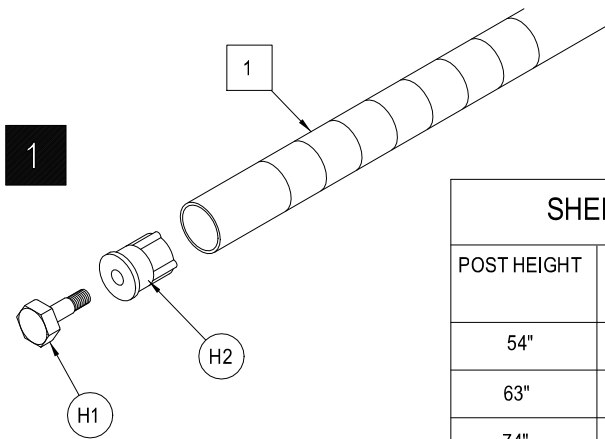

# NEXEL ENCLOSURE PANEL ASSEMBLY INSTRUCTION

CONTENTS					
REF.	QTY.	DESCRIPTION	REF.	QTY.	
1	4	POST	H3	8 (sets)	CLIP
2	2	WIRE SHELF	H4	4	
3		LARGE PANEL	H5	4 (sets)	JOINING CLAMP
4		SMALL PANEL	H6		END_CAP
H1	4				
H2	4				

SHELF LOCATIONS		
POST HEIGHT	TOP GROOVE NO.	BOTTOM GROOVE NO.
54"	54"	5"
63"	63"	5"
74"	74"	5"

4

4

3

BACK

2

5

H6