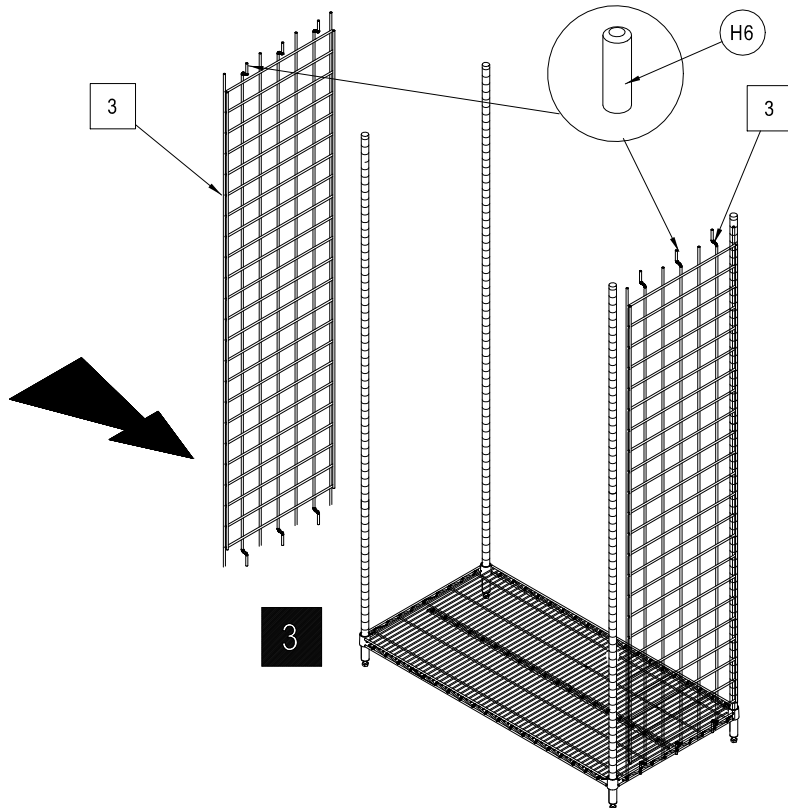

# NEXEL ENCLOSURE PANEL ASSEMBLY INSTRUCTION

CONTENTS					
REF.	QTY.	DESCRIPTION	REF.	QTY.	
1	4	POST	H3	8 (sets)	CLIP
2	2	WIRE SHELF	H4	4	
3		LARGE PANEL	H5	4 (sets)	JOINING CLAMP
4		SMALL PANEL	H6		END_CAP
H1	4				
H2	4				

SHELF LOCATIONS		
POST HEIGHT	TOP GROOVE NO.	BOTTOM GROOVE NO.
54"	54"	5"
63"	63"	5"
74"	74"	5"

4

4

3

BACK

2

5

H6