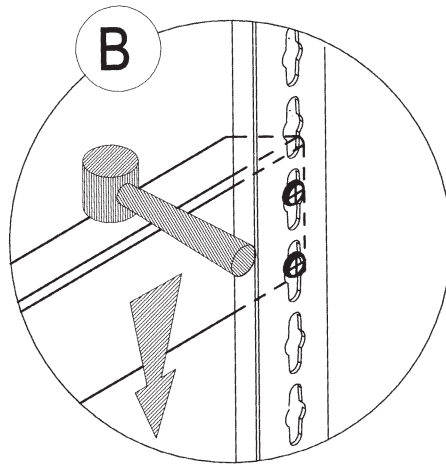

WOOD DECK
SHELVING UNIT

RIVET LOCK ASSEMBLY INSTRUCTION

WIRE DECK
SHELVING UNIT

CONTENTS	
REF.	DESCRIPTION
1	DOUBLE RIVET ANGLE BEAM
2	SINGLE RIVET ANGLE BEAM
3	UPRIGHT
4	CHANNEL BEAM
5	SHELF TIE

97032 - RIVET LOCK_P