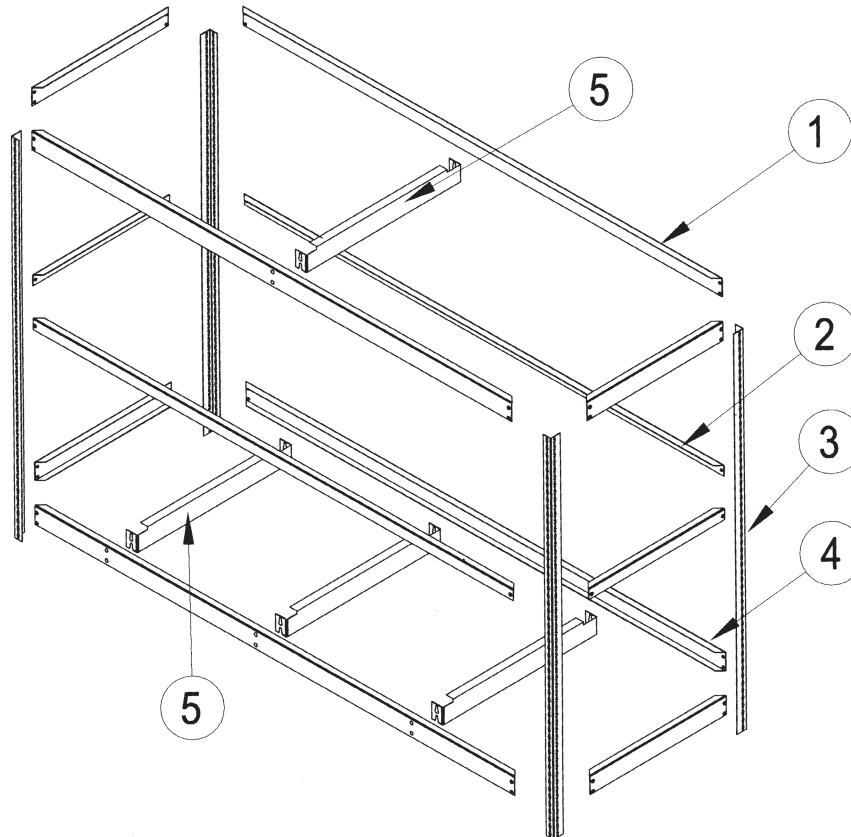

WOOD DECK
SHELVING UNIT

RIVET LOCK ASSEMBLY INSTRUCTION

WIRE DECK
SHELVING UNIT

CONTENTS	
REF.	DESCRIPTION
1	DOUBLE RIVET ANGLE BEAM
2	SINGLE RIVET ANGLE BEAM
3	UPRIGHT
4	CHANNEL BEAM
5	SHELF TIE

97032 - RIVET LOCK_P