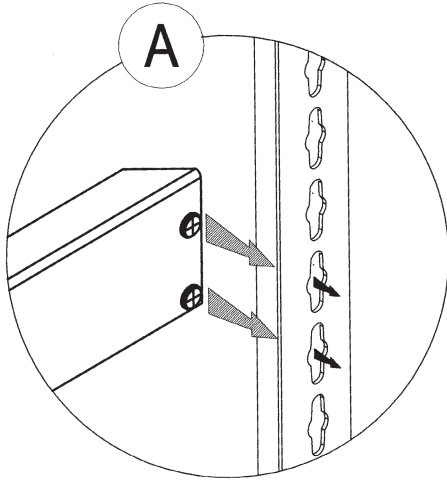

WOOD DECK
SHELVING UNIT

RIVET LOCK ASSEMBLY INSTRUCTION

WIRE DECK
SHELVING UNIT

CONTENTS	
REF.	DESCRIPTION
1	DOUBLE RIVET ANGLE BEAM
2	SINGLE RIVET ANGLE BEAM
3	UPRIGHT
4	CHANNEL BEAM
5	SHELF TIE

97032 - RIVET LOCK_P