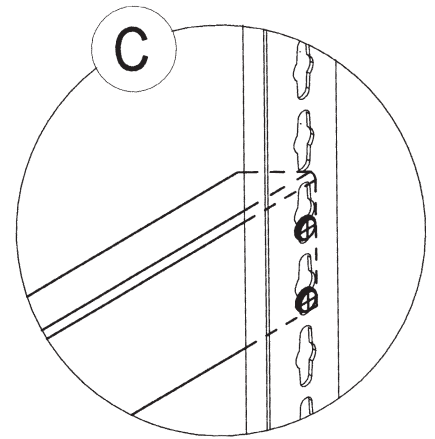

WOOD DECK
SHELVING UNIT

RIVET LOCK ASSEMBLY INSTRUCTION

WIRE DECK
SHELVING UNIT

CONTENTS	
REF.	DESCRIPTION
1	DOUBLE RIVET ANGLE BEAM
2	SINGLE RIVET ANGLE BEAM
3	UPRIGHT
4	CHANNEL BEAM
5	SHELF TIE

97032 - RIVET LOCK_P