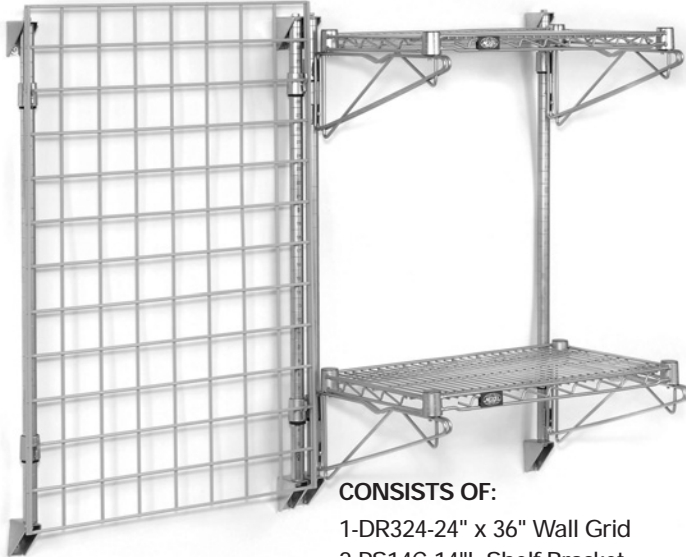

# SPACE WALL SHELVING SYSTEM

Item # \_\_\_\_\_ Job # \_\_\_\_\_

Our Space Wall Shelving System combines the best of our wall grid and wall mounted adjustable shelving system. Our system allows you to maximize workspace, by using open wall space for convenient storage. This frees up valuable floor space for better use. Its quick and easy assembly allows shelves, baskets, hooks and other accessories to be moved, without the use of tools. The modular design and flexibility can be customized to meet your exact requirement.

### CONSISTS OF:

- 1-DR324-24" x 36" Wall Grid
- 2-PS14C-14"L Shelf Bracket
- 2-PW34-34" Post Kit
- 2-S1424C-14" x 24" Chrome Shelves
- 1-SSB1C-Shelf Collar Hook Set

## WIRE GRID PANELS

All Grids are 3" x 3" openings 1/4" steel wire. Grey epoxy finish.

Size"	Model No.	Size"	Model No.
18 x 36	DR318	36 x 48	DR436
18 x 48	DR418	36 x 60	DR536
24 x 36	DR324	36 x 72	DR636
24 x 48	DR424	48 x 48	DR448
24 x 60	DR524	48 x 60	DR548
24 x 72	DR624	48 x 72	DR648

### CONSISTS OF:

- 1-DR424-24" x 48" Wall Grid
- 1-PS14C-14"L Shelf Bracket
- 2-PW34-34" Post Kit
- 1-S1424C-14" x 24" Chrome Shelf
- 2-SSB1C-Shelf Collar Hook Set

Note: Space Wall shelving system must be mounted to solid surfaces or studs in a wall. User needs to determine installation materials and methods suitable to support the system.