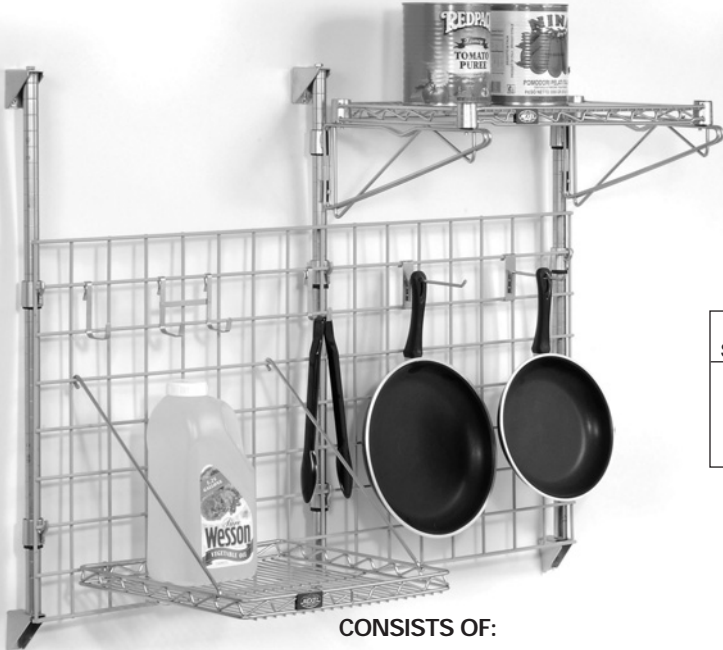

### CONSISTS OF:

- 1-DR324-24" x 36" Wall Grid
- 2-PS14C-14"L Shelf Bracket
- 2-PW34-34" Post Kit
- 2-S1424C-14" x 24" Chrome Shelves
- 1-SSB1C-Shelf Collar Hook Set

**SHELF COLLAR HOOK (Set of 4)**  
Model SSB1C

## ADJUSTABLE SHELF BRACKETS

POST KIT	
Size"	Model No.
14	PW14
34	PW34
54	PW54
63	PW63

DOUBLE SHELF BRACKETS (1 per carton)	
Size"	Model No.
14	DPS14C
18	DPS18C
24	DPS24C

SINGLE SHELF BRACKETS (2 per carton)	
Size"	Model No.
14	PS14C
18	PS18C
24	PS24C

**NOTE:** USES STANDARD SHELVING. ORDER SHELVES SEPARATELY. SEE NEXEL CATALOG.