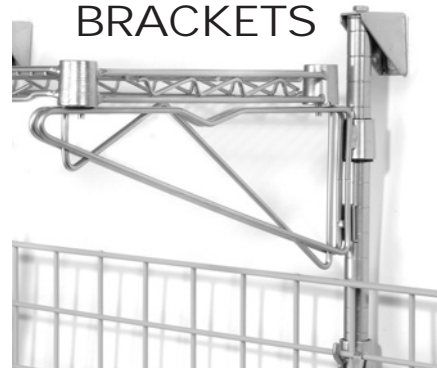

ADJUSTABLE SHELF BRACKETS

POST KIT	
Size"	Model No.
14	PW14
34	PW34
54	PW54
63	PW63

DOUBLE SHELF BRACKETS (1 per carton)	
Size"	Model No.
14	DPS14C
18	DPS18C
24	DPS24C

SINGLE SHELF BRACKETS (2 per carton)	
Size"	Model No.
14	PS14C
18	PS18C
24	PS24C

NOTE: USES STANDARD SHELVING. ORDER SHELVES SEPARATELY. SEE NEXEL CATALOG.